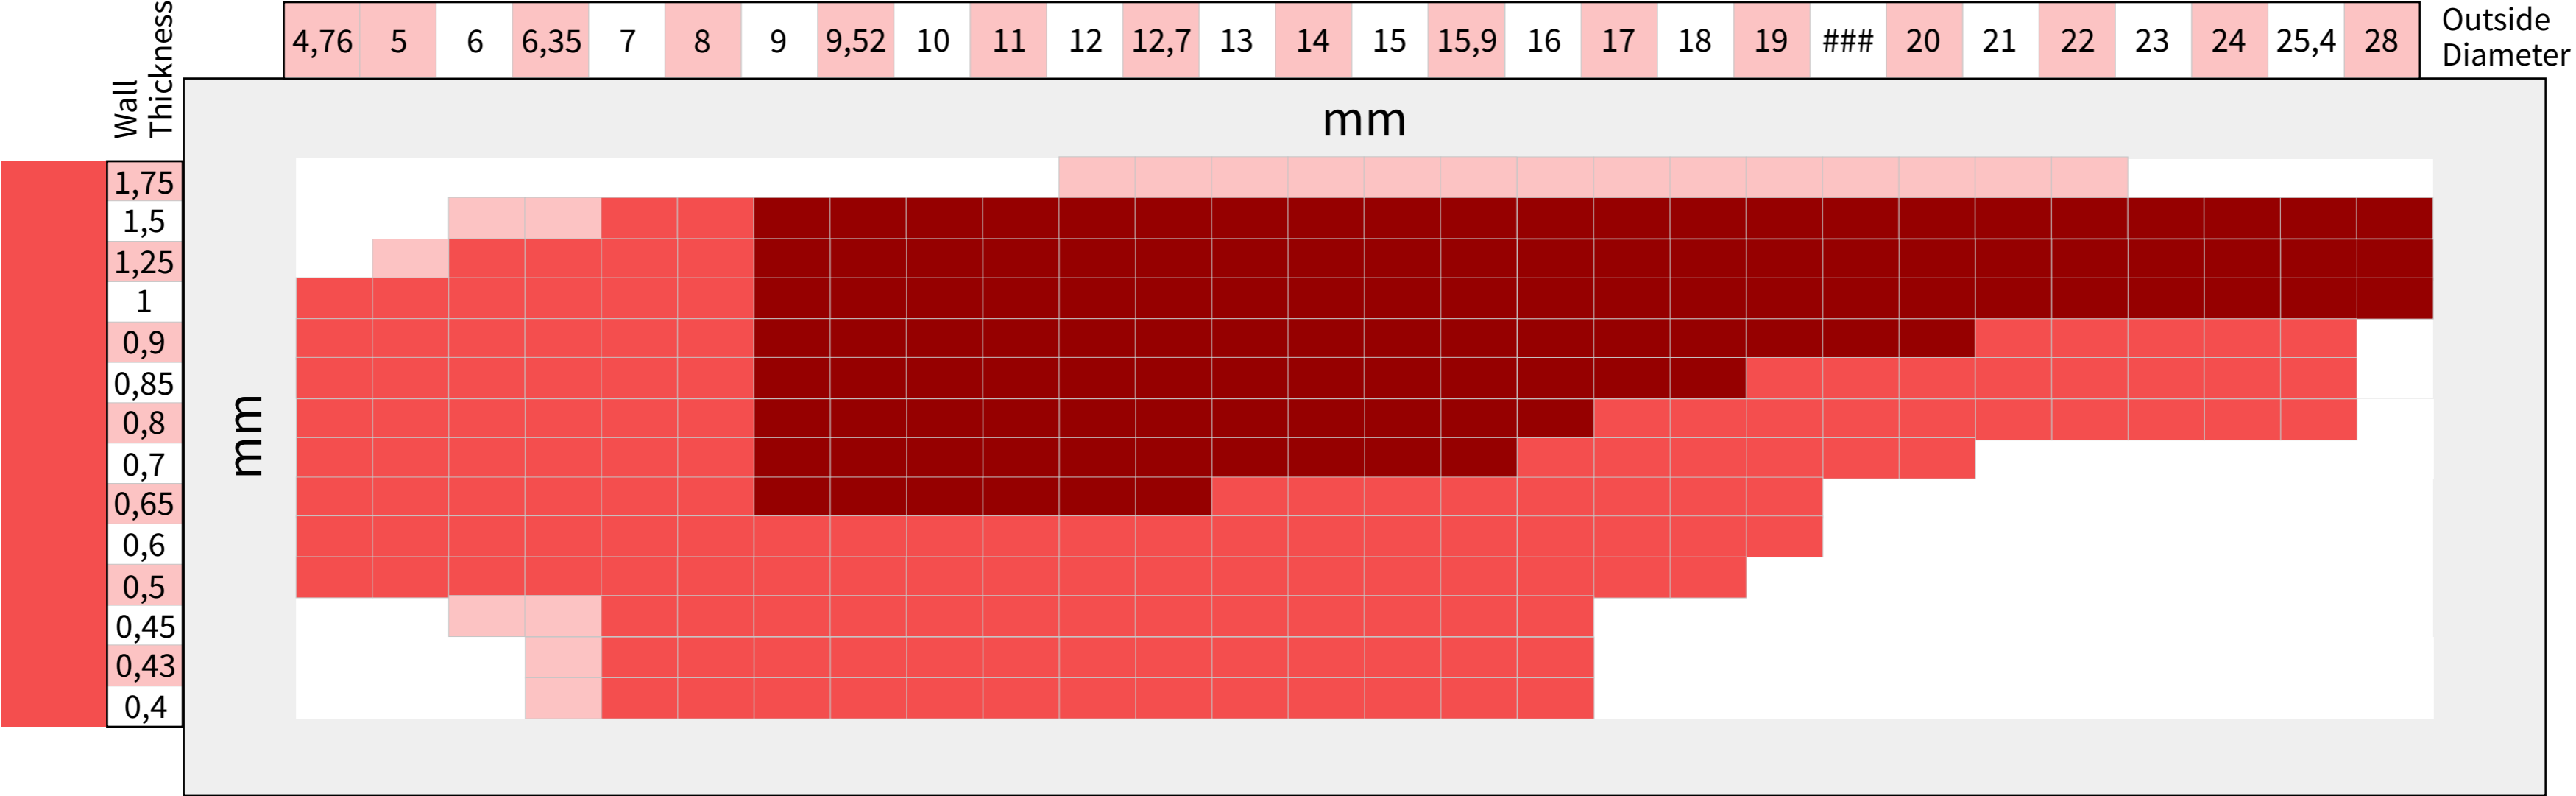

Industrial lwc tubes

■ Regular production 135-200 kg
 ■ Also available in 400 kg version
 ■ Only upon agreement