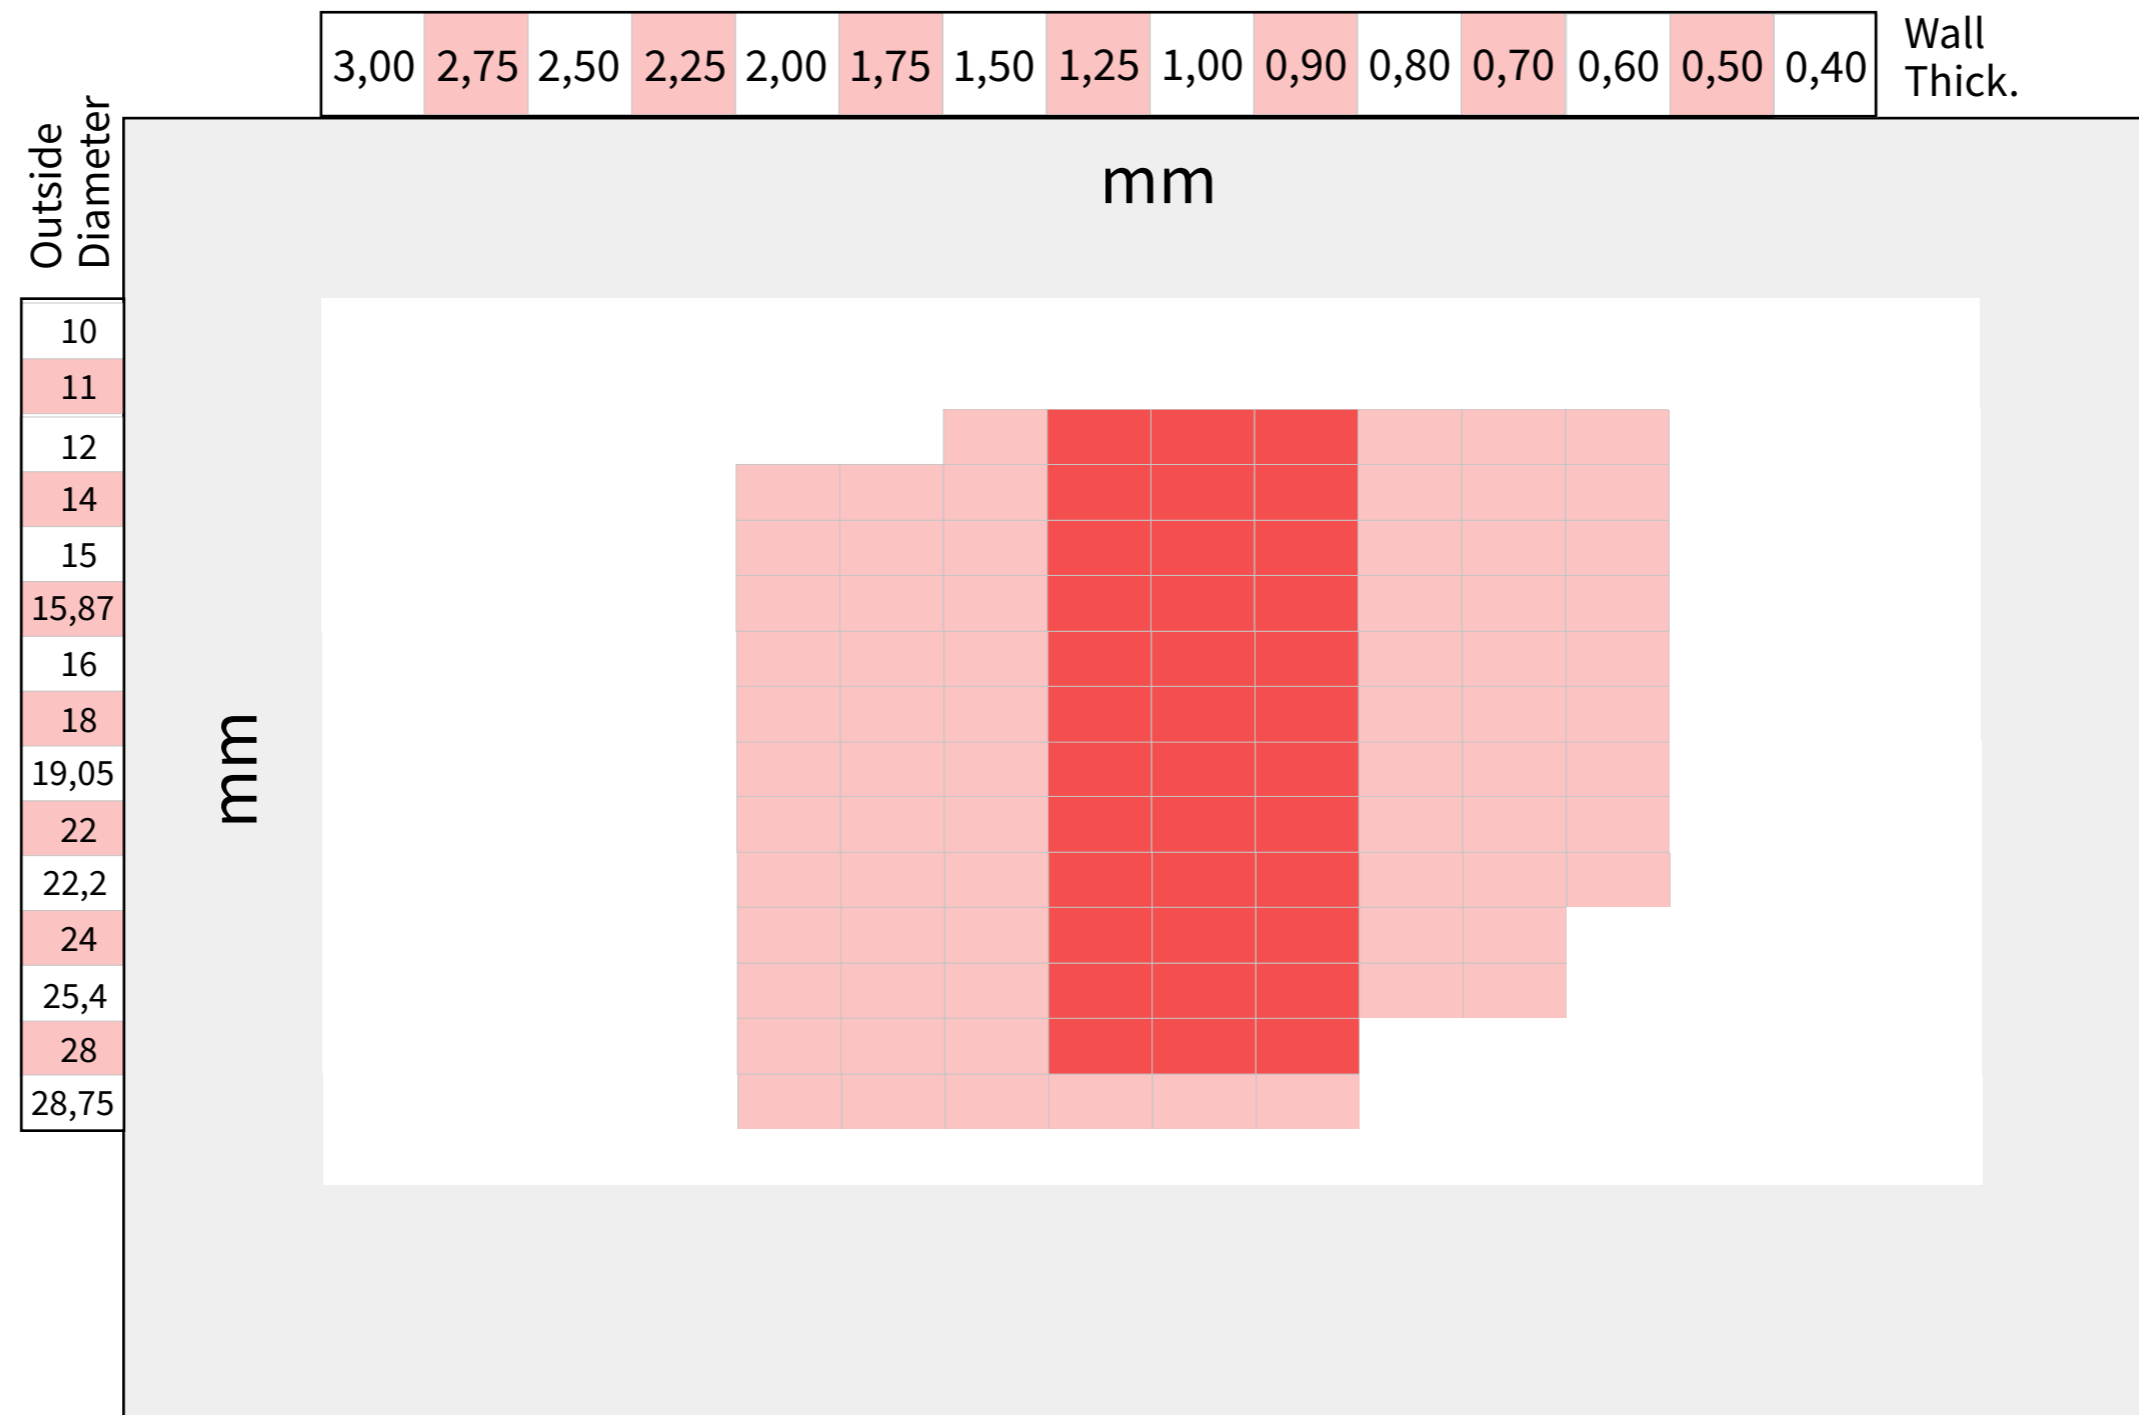

STRAIGHT LENGTHS (half hard)

■ Lengths mt 3:6
 ■ Only upon agreement