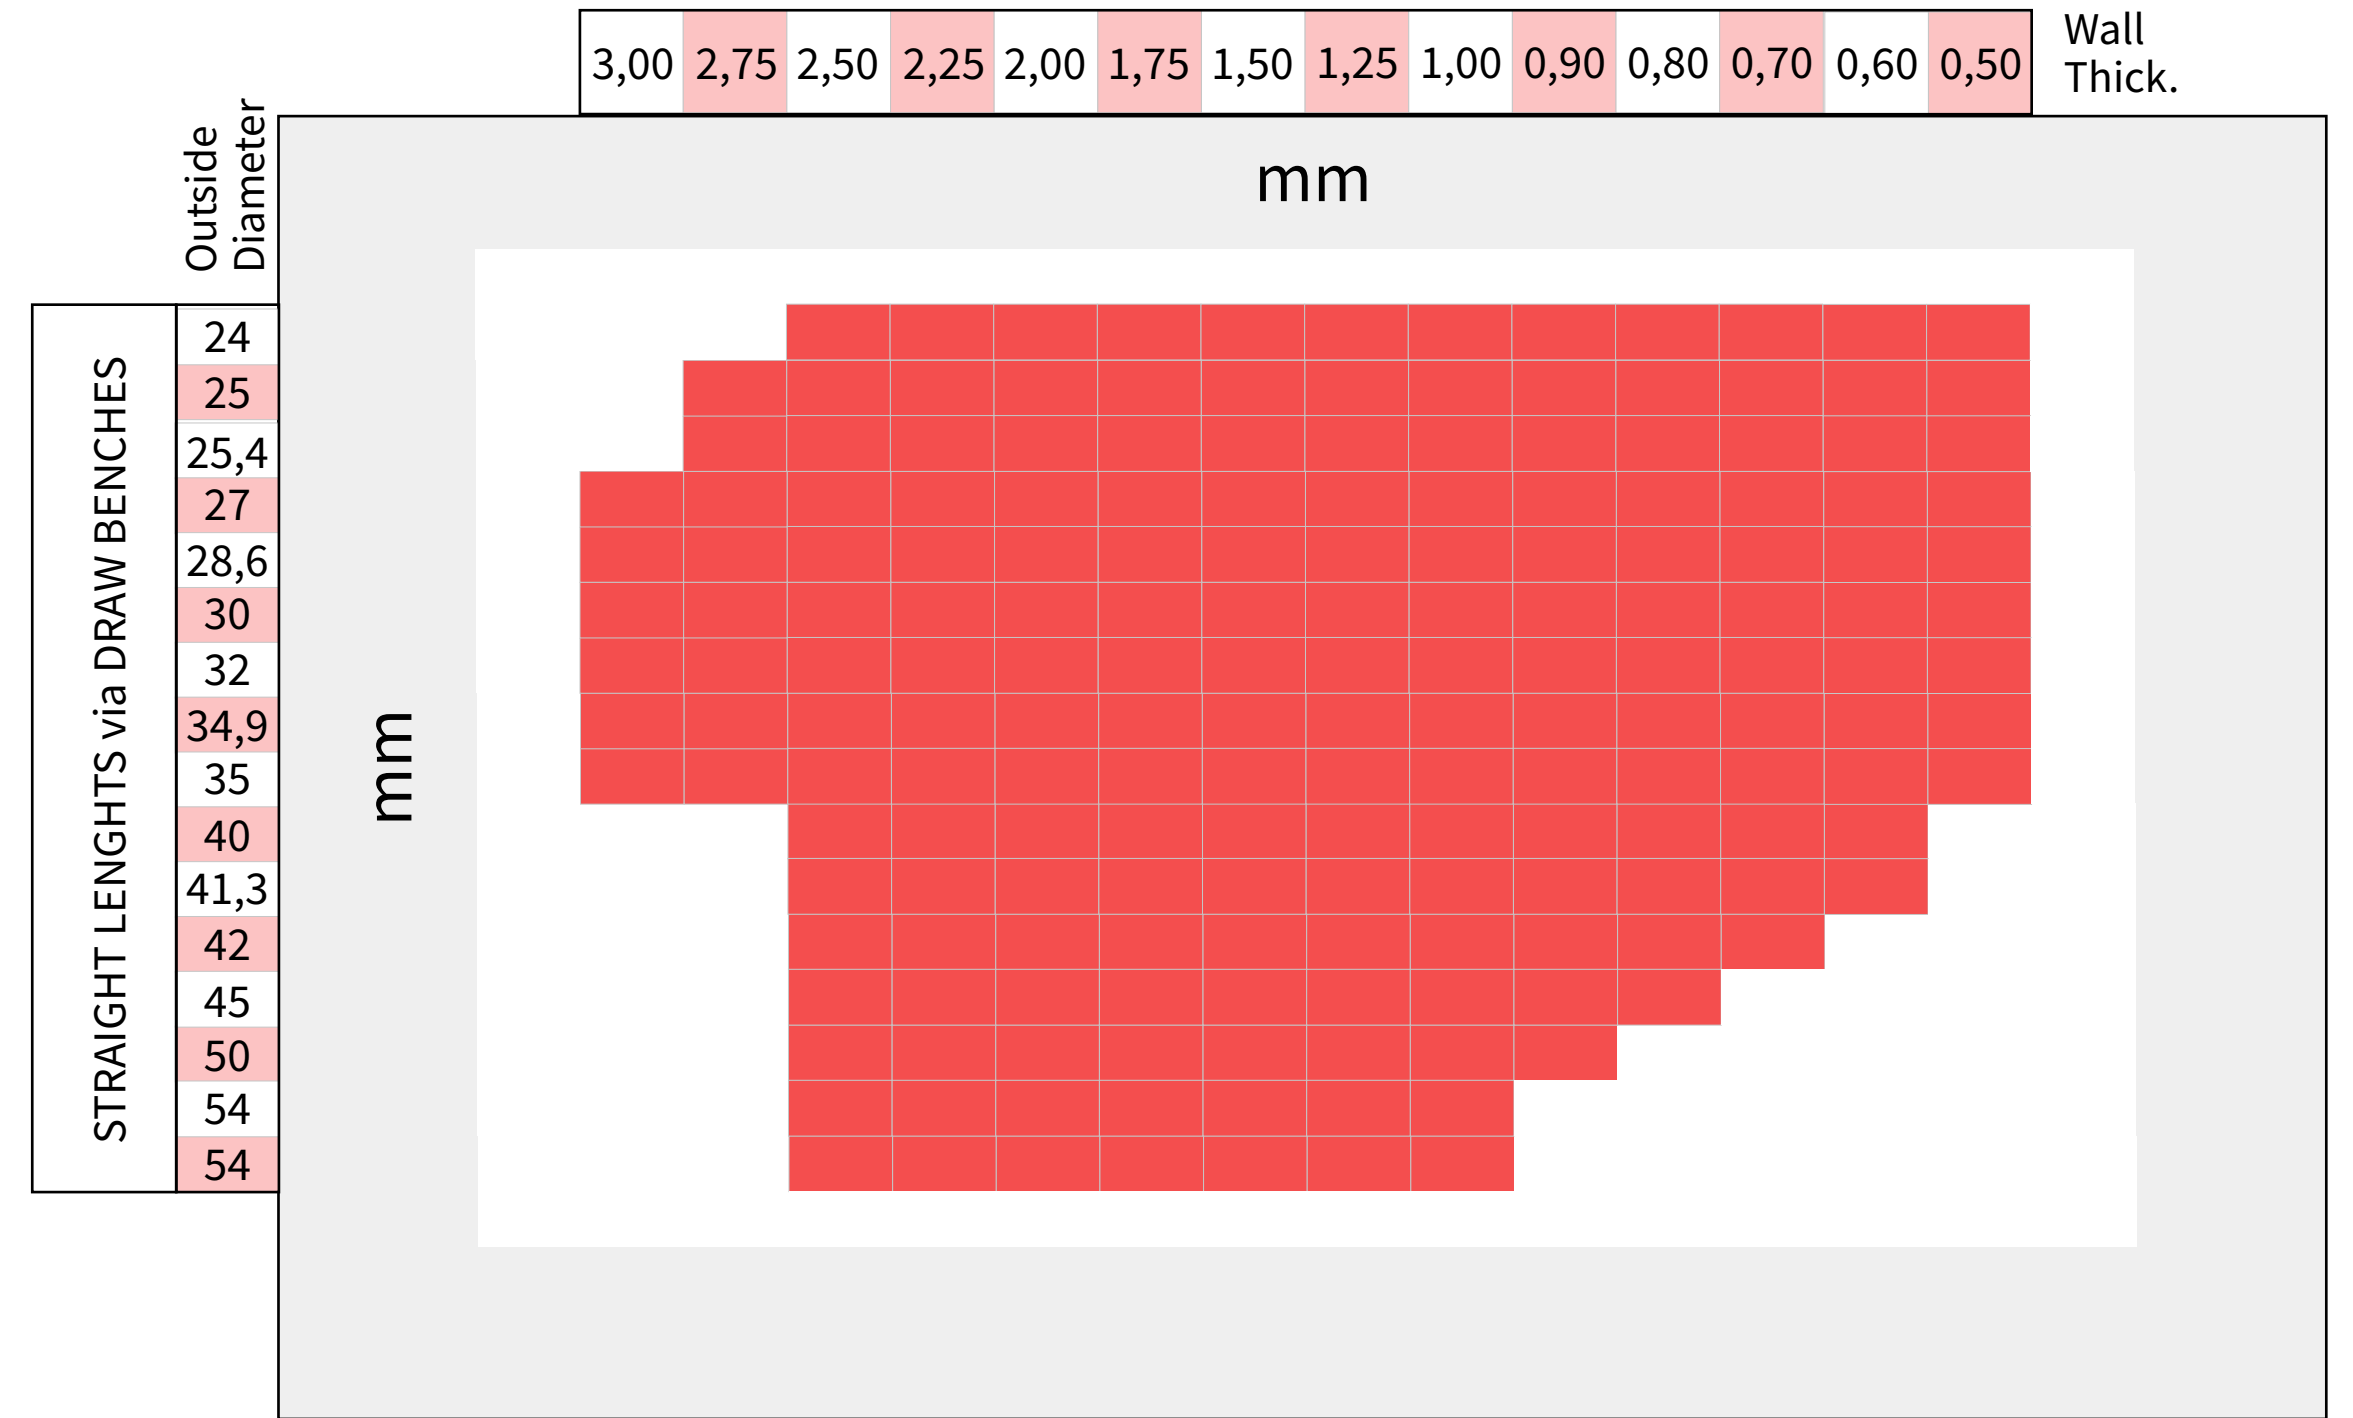

STRAIGHT LENGTHS (hard)

■ Lenghts mt 3:6
 ■ Only upon agreement

■ Lenghts mt 3:6
 ■ Only upon agreement