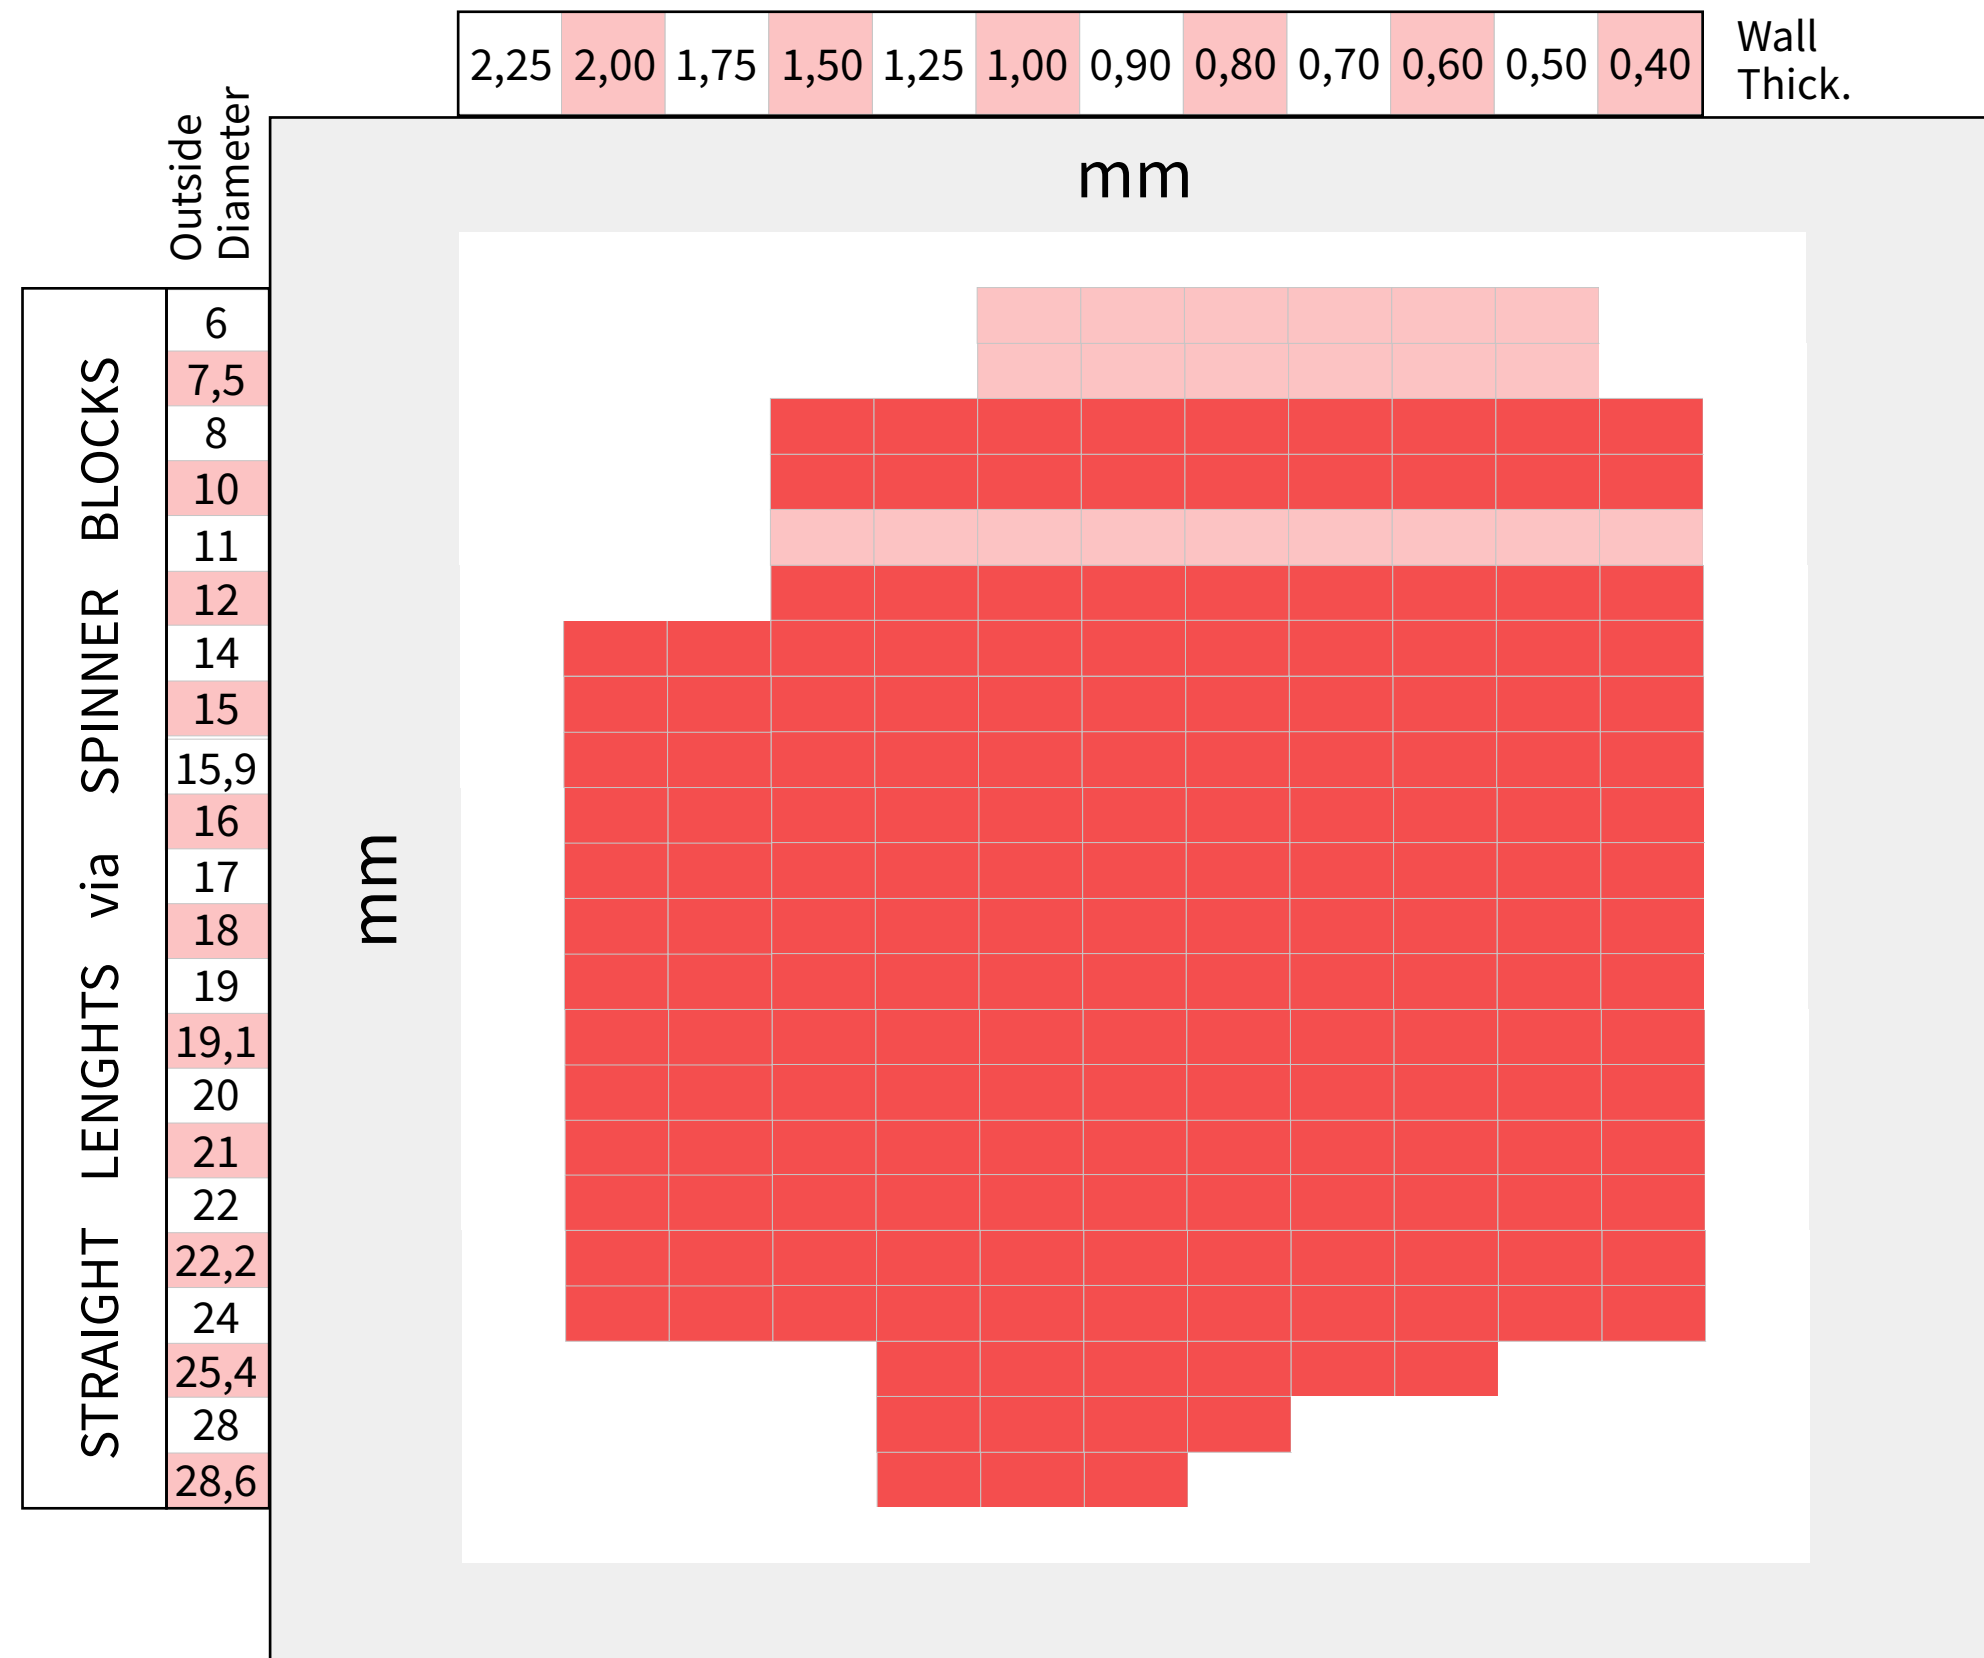

STRAIGHT LENGTHS (hard)

■ Lenghts mt 3:6
 ■ Only upon agreement

■ Lenghts mt 3:6
 ■ Only upon agreement